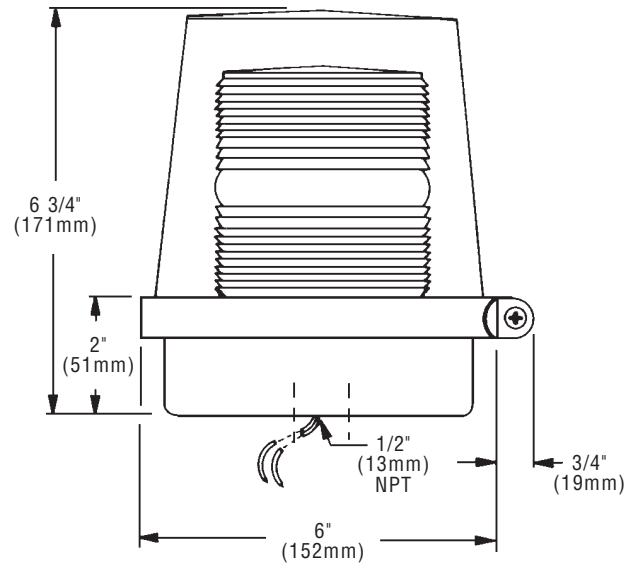

TECHNICAL INFORMATION

Cat. No.	Lens Color	Repl. Lens	Repl. Dome	Lamp Ratings	Replacement Flasher	Electrical Ratings	Replacement Lamp
49R-N5-40WH	Red	92-LR	52-LC	40 watts	P-041917-0026	120V 50/60 Hz 0.30 Amps	50LMP-40WH
49A-N5-40WH	Amber	92-LA		265 lumens*			
49B-N5-40WH	Blue	92-LB		3328 candlepower			
49G-N5-40WH	Green	92-LG		25,000 hours**			
49M-N5-40WH	Magenta	92-LM					
49C-N5-40WH	Clear	92-LC					
49R-R5	Red	92-LR	52-LC	25 watts	P-041917-0038	240V 50/60 Hz 0.10 Amps	P-041917-0039 or Industry Trade No. 25T8/240V/DC/CL
49A-R5	Amber	92-LA		232 lumens*			
49B-R5	Blue	92-LB		2914 candlepower			
49G-R5	Green	92-LG		120 hours**			
49M-R5	Magenta	92-LM					
49C-R5	Clear	92-LC					

*Bulb manufacturer's lumen rating

**Projected lamp life based on manufacturer's calculated long life at 65 FPM and 50% duty cycle.